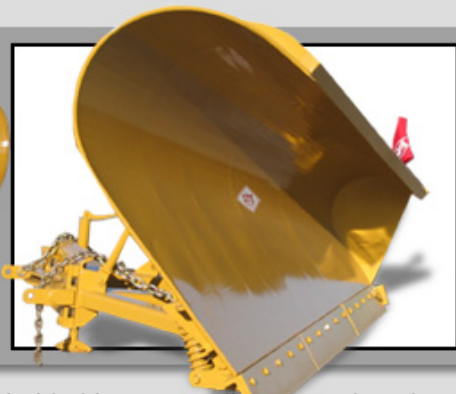

**SU8000** Model

*Depuis 1929 Since*

**W. CÔTÉ & FILS LTÉE**  
Snow-plow equipments manufacturer  
19, Cote street - Mercier (Quebec)  
Canada - J6R 2B9

Phone: (450) 691-2967  
Fax: (450) 691-2830  
Internet: [www.w-cote.com](http://www.w-cote.com)  
e-mail: [info@w-cote.com](mailto:info@w-cote.com)

# SU8000 Model

The precision-shaped, facet-folded curve of the **SU8000** is the secret behind its outstanding snow-throwing distance, at any speed. The **SU8000** also comes equipped with the unique **Côté** blade tipping system. This system allows it to clear obstacles up to 7 inches (18 cm) in height, providing peace of mind to the operator.

Several options are available for the **SU8000**: tungsten carbide wear blade, tungsten carbide adjustable high-speed skis and carbide side protector, rubber deflector to reduce the snow blasts in the windshield.